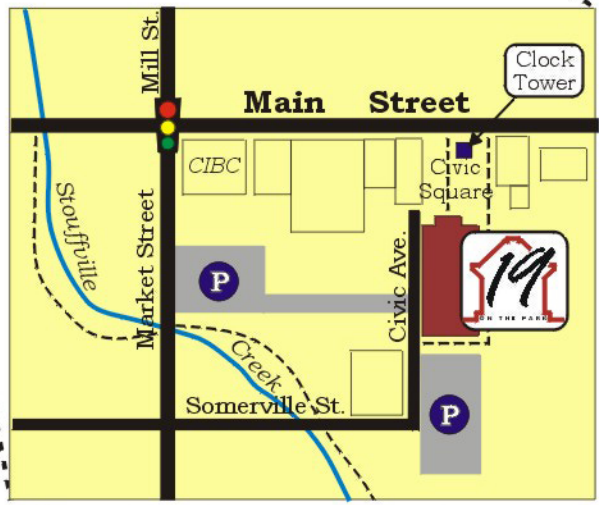

HOW TO FIND

LEBOVIC
CENTRE FOR ARTS & ENTERTAINMENT

19 NINETEEN ON THE PARK

IN DOWNTOWN STOUFFVILLE

BOX OFFICE & MAIN ENTRANCE IS OFF CIVIC SQUARE FACING MAIN STREET

NINETEEN ON THE PARK IS A WHEELCHAIR ACCESSIBLE FACILITY

P Parking off Market & Somerville Streets in designated **Public Parking Areas** ONLY